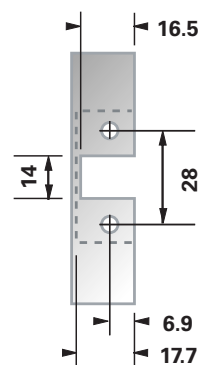

**Mepla**

**Salice**

**Grass**

**Hettich**

Hinge attachment through machined cutout, based on customer's specified dimensions and hinge.

**Standard cup hinge specifications**

SUITABLE FOR PROFILE GF-45

**Minihinge specifications**  
SUITABLE FOR ALUMINUM PROFILE GF-45

**Specifications**

SUITABLE FOR ALUMINUM PROFILES

P/N=GF\_19, GF-20, GF-26.

AVAILABLE IN FULL OVERLAY, PARTIAL OVERLAY ....