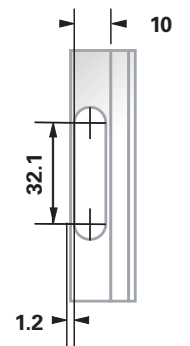

**Mepla**

**Salice**

**Grass**

**Hettich**

Hinge attachment through machined cutout, based on customer's specified dimensions and hinge.

**Standard cup hinge specifications**

SUITABLE FOR PROFILE GF-45

**Minihinge specifications**  
SUITABLE FOR ALUMINUM PROFILE GF-45

**Specifications**

SUITABLE FOR ALUMINUM PROFILES

P/N=GF\_19, GF-20, GF-26.

AVAILABLE IN FULL OVERLAY, PARTIAL OVERLAY ....