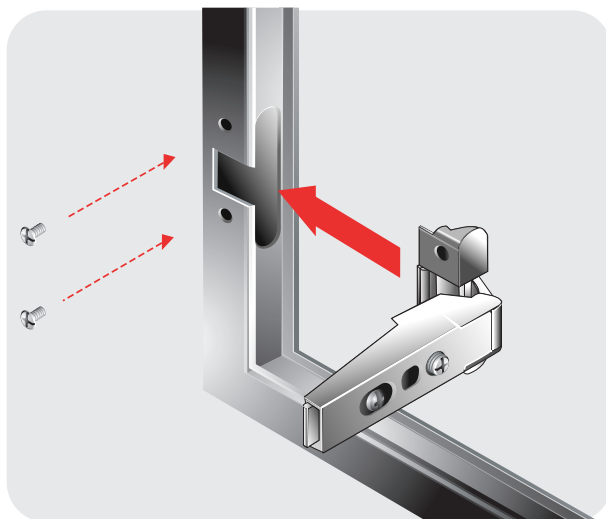

**Hardware**

**Hinge Doors**

Product Group:

**Glass**

Product application

**Aluminum framed glass doors**

Hinge Types supported:

**Blum**

**Mepla**

**Salice**

**Grass**

**Hettich**

Hinge attachment through machined cutout, based on customer's specified dimensions and hinge.

**Standard cup hinge specifications**

SUITABLE FOR PROFILE GF-45

**Minihinge specifications**  
SUITABLE FOR ALUMINUM PROFILE GF-45