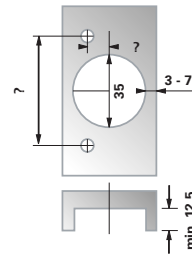

**Mepla**

**Salice**

**Grass**

**Hettich**

Hinge attachment through machined cutout, based on customer's specified dimensions and hinge.

**Standard cup hinge specifications**

SUITABLE FOR PROFILE GF-45

**Minihinge specifications**  
SUITABLE FOR ALUMINUM PROFILE GF-45

**Specifications**

SUITABLE FOR ALUMINUM PROFILES

P/N=GF\_19, GF-20, GF-26.

AVAILABLE IN FULL OVERLAY, PARTIAL OVERLAY ....