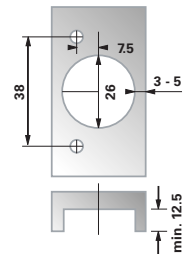

**Mepla**

**Salice**

**Grass**

**Hettich**

Hinge attachment through machined cutout, based on customer's specified dimensions and hinge.

**Standard cup hinge specifications**

SUITABLE FOR PROFILE GF-45

**Minihinge specifications**  
SUITABLE FOR ALUMINUM PROFILE GF-45

**Specifications**

SUITABLE FOR ALUMINUM PROFILES

P/N=GF\_19, GF-20, GF-26.

AVAILABLE IN FULL OVERLAY, PARTIAL OVERLAY ....