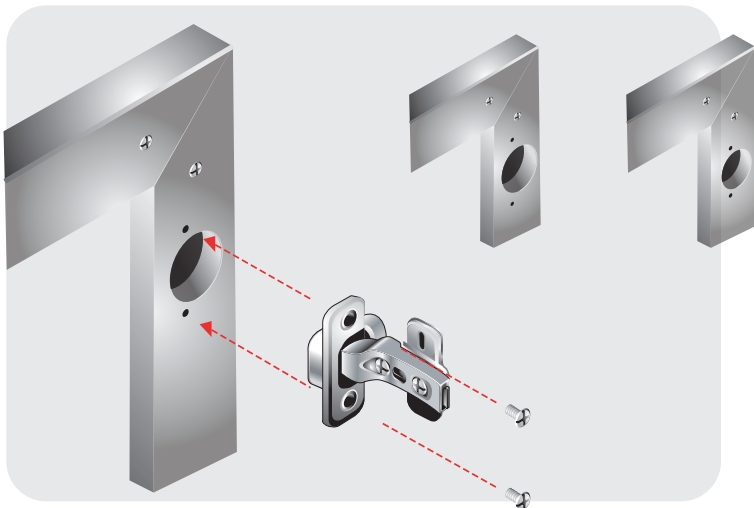

**Hardware**

**Hinge Doors**

Product Group:

**Glass**

Product application

**Aluminum framed glass doors**

Hinge Types supported:

**Blum**

**Mepla**

**Salice**

**Grass**

**Hettich**

Hinge attachment through machined cutout, based on customer's specified dimensions and hinge.

**Standard cup hinge specifications**

SUITABLE FOR PROFILE GF-45

**Minihinge specifications**  
SUITABLE FOR ALUMINUM PROFILE GF-45