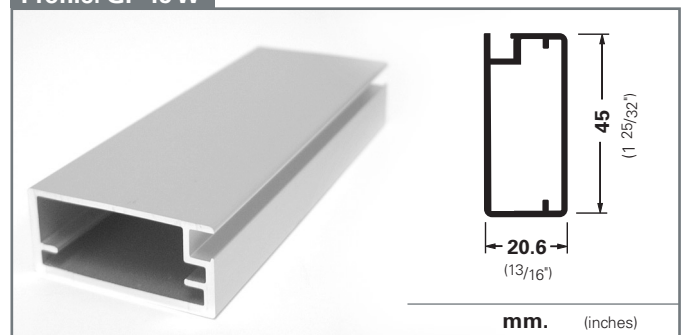

CONTACT FACTORY FOR OTHER FINISHES

Profile: GF-19 (AVAILABLE ON SM / SB)

Profile: GF-20

Profile: GF-27

Profile: GF-45

Profile: GF-45 W

Profile: GF-50

Profile: GF-50-R

Aluminum profiles:

Frame Types

Product Group:
GF-Series (gasket) / **EF-Series** (epoxy)
Product Description:
Aluminum framed glass doors

Pages

application: Hinged/Sliding Door

anodized finishes

1. Silver Matted (SM) AVAILABLE ON ALL PROFILES
2. Silver Brushed (SB) AVAILABLE ON GF19, GF57