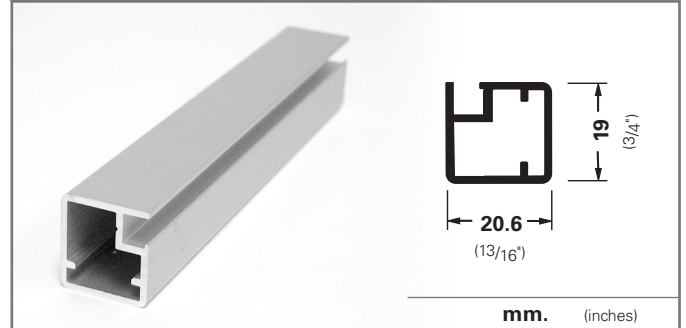

Aluminum profiles:

Frame Types

Product Group:
GF-Series (gasket) / **EF-Series** (epoxy)
Product Description:
Aluminum framed glass doors

Pages

application: Hinged/Sliding Door

anodized finishes

1. Silver Matted (SM) AVAILABLE ON ALL PROFILES
2. Silver Brushed (SB) AVAILABLE ON GF19, GF57

CONTACT FACTORY FOR OTHER FINISHES

Profile: GF-19 (AVAILABLE ON SM / SB)