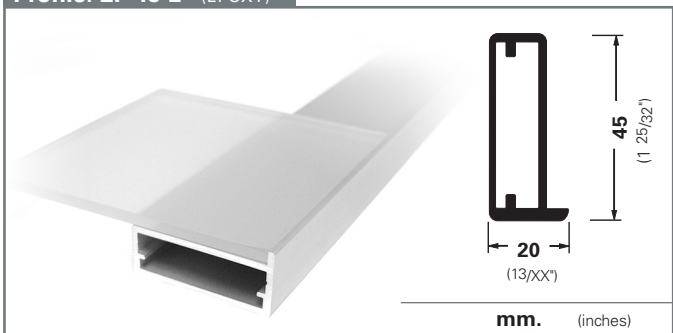

Aluminum profiles:

Frame Types

Product Group:
GF-Series (gasket) / **EF-Series** (epoxy)
Product Description:
Aluminum framed glass doors

Pages

application: Hinged/Sliding Door

anodized finishes

1. Silver Matted (SM) AVAILABLE ON ALL PROFILES
2. Silver Brushed (SB) AVAILABLE ON GF19, GF57

CONTACT FACTORY FOR OTHER FINISHES

Profile: GF-60

Profile: GF-57 (AVAILABLE ON SM / SB)

Profile: EF-20 (EPOXY)

Profile: EF-45 L (EPOXY)

Profile: EF-50 (EPOXY)