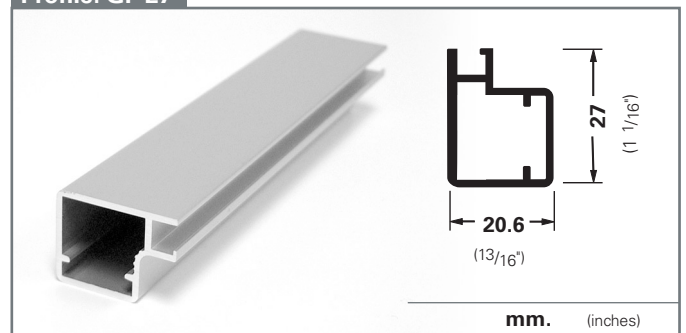

Profile: GF-27