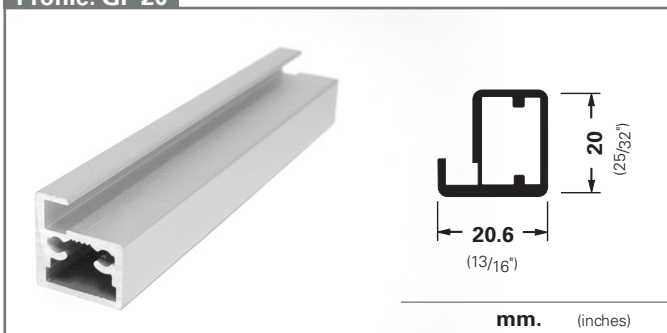

Profile: GF-20