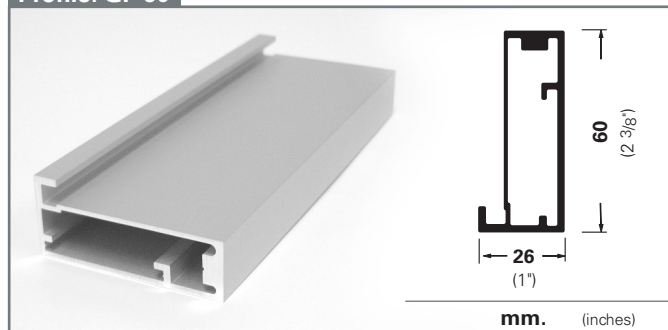

Aluminum profiles:

Frame Types

Product Group:
GF-Series (gasket) / **EF-Series** (epoxy)
Product Description:
Aluminum framed glass doors

Pages

application: Hinged/Sliding Door

anodized finishes

1. Silver Matted (SM) AVAILABLE ON ALL PROFILES
2. Silver Brushed (SB) AVAILABLE ON GF19, GF57

CONTACT FACTORY FOR OTHER FINISHES

Profile: GF-60