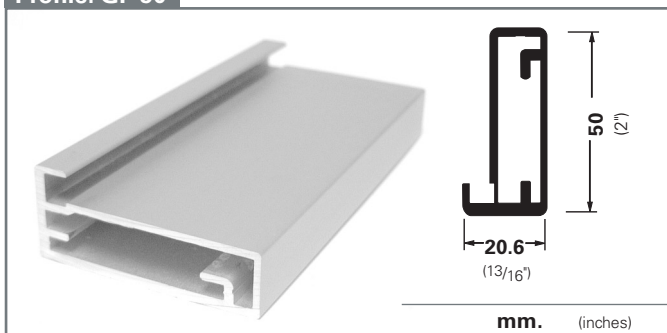

Aluminum profiles:

Frame Types

Product Group:
GF-Series (gasket) / **EF-Series** (epoxy)
Product Description:
Aluminum framed glass doors

Pages

application: Hinged/Sliding Door

anodized finishes

1. Silver Matted (SM) AVAILABLE ON ALL PROFILES
2. Silver Brushed (SB) AVAILABLE ON GF19, GF57

CONTACT FACTORY FOR OTHER FINISHES

Profile: GF-19 (AVAILABLE ON SM / SB)

Profile: GF-20

Profile: GF-27

Profile: GF-45

Profile: GF-45 W

Profile: GF-50

Profile: GF-50-R