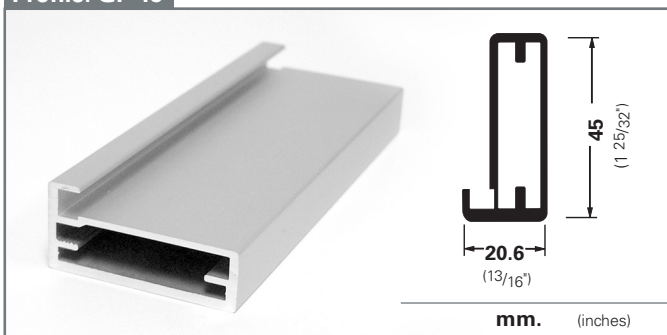

Aluminum profiles:

Frame Types

Product Group:
GF-Series (gasket) / **EF-Series** (epoxy)
Product Description:
Aluminum framed glass doors

Pages

application: Hinged/Sliding Door

anodized finishes

1. Silver Matted (SM) AVAILABLE ON ALL PROFILES
2. Silver Brushed (SB) AVAILABLE ON GF19, GF57

CONTACT FACTORY FOR OTHER FINISHES

Profile: GF-19 (AVAILABLE ON SM / SB)

Profile: GF-20

Profile: GF-27

Profile: GF-45

Profile: GF-45 W

Profile: GF-50

Profile: GF-50-R