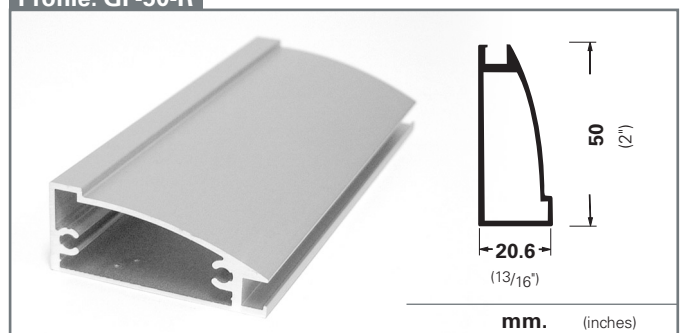

Aluminum profiles:

Frame Types

Product Group:
GF-Series (gasket) / **EF-Series** (epoxy)
Product Description:
Aluminum framed glass doors

Pages

application: Hinged/Sliding Door

anodized finishes

1. Silver Matted (SM) AVAILABLE ON ALL PROFILES
2. Silver Brushed (SB) AVAILABLE ON GF19, GF57