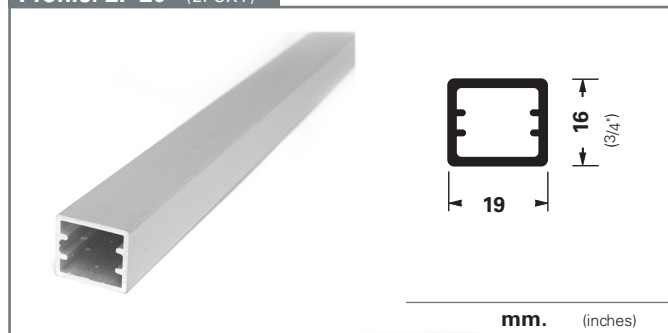

Aluminum profiles:

Frame Types

Product Group:
GF-Series (gasket) / **EF-Series** (epoxy)
Product Description:
Aluminum framed glass doors

Pages

application: Hinged/Sliding Door

anodized finishes

1. Silver Matted (SM) AVAILABLE ON ALL PROFILES
2. Silver Brushed (SB) AVAILABLE ON GF19, GF57

CONTACT FACTORY FOR OTHER FINISHES

Profile: GF-60

Profile: GF-57 (AVAILABLE ON SM / SB)

Profile: EF-20 (EPOXY)

Profile: EF-45 L (EPOXY)

Profile: EF-50 (EPOXY)